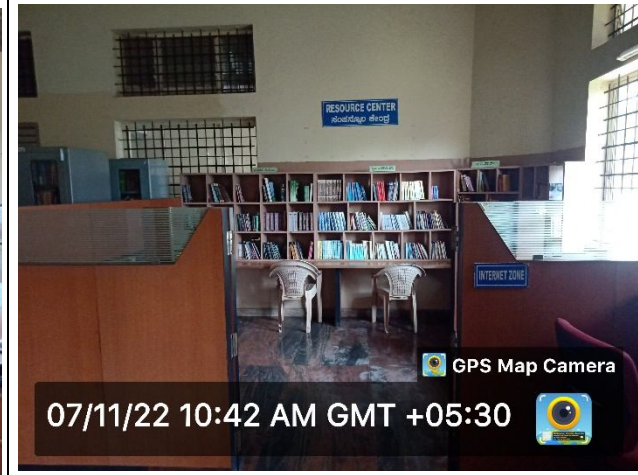

Shivamogga Road

Shikaripura – 577 427

Shivamogga District

☎: 08187 – 222383, 222067

E-Mail: kumadvathibed@gmail.com

Facilities Available for Betterment of Student Support in the Institution

Library

69VF+P2G, Thimlapura, Karnataka 577427, India
Thimlapura
Karnataka
India
2022-11-11(Fri) 11:20(am)