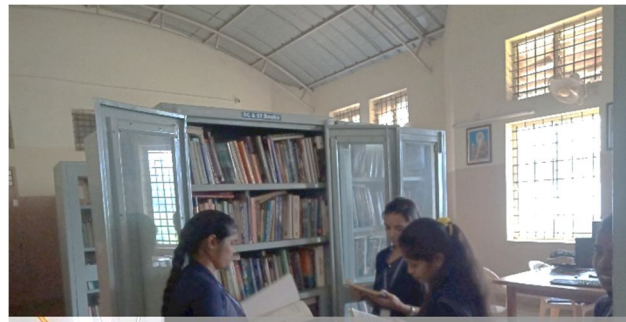

Shivamogga Road

Shikaripura – 577 427

Shivamogga District

☎: 08187 – 222383, 222067

E-Mail: kumadvathibed@gmail.com

Facilities Available for Betterment of Student Support in the Institution

Library

69VF+P2G, Thimlapura, Karnataka 577427, India
Thimlapura
Karnataka
India
2022-11-11(Fri) 11:20(am)