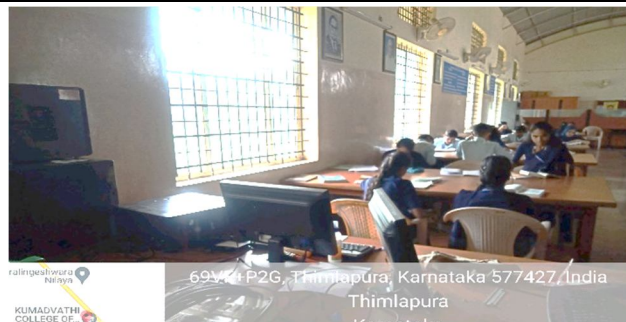

69VF+P2G, Thimlapura, Karnataka 577427, India
Thimlapura
Karnataka
India
2022-11-11(Fri) 11:07(am)

69VF+P2G, Thimlapura, Karnataka 577427, India
Thimlapura
Karnataka
India
2022-11-11(Fri) 11:07(am)